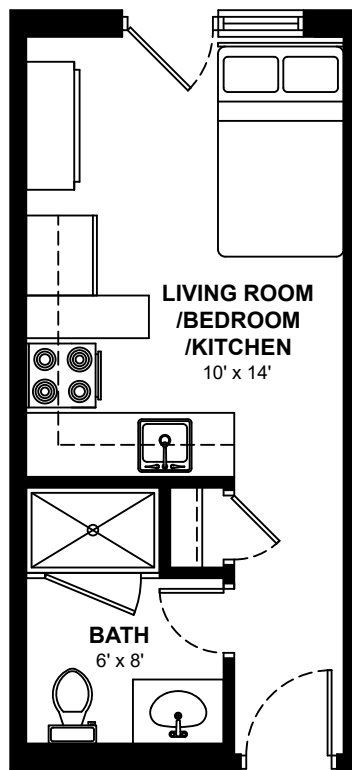

RICHGROVE

7 & 21 Richgrove Dr, Etobicoke

Bachelor Apartments

Approximately 285 sq. ft.

These floor plans are representative only. All dimensions are approximate.